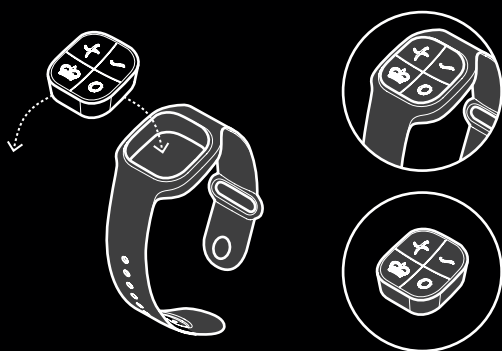

Remote can be removed from wrist strap.

PULSE uses a high-performance Lithium Ion battery. To maintain the quality of the battery and as a condition of the 12-month warranty, PULSE must be charged at least once a month.

"Hot Octopuss products are covered by various global IP rights including copyright, patent applications, patents (including US patent number 8,552,080, 8,900,120 and 5,923,107), and registered designs (including European Community Design Registration No. 002078762).

Made from skin-safe silicone. Does not contain phthalates or latex. Use with water based lubricants only. Sold as an adult novelty. Discontinue use if irritation or discomfort occurs. To avoid injury or aggravating pre-existing skin conditions, do not use on swollen or inflamed areas, or lacerated skin. No medical claims are warranted or implied by the use of this product. Designed by Hot Octopuss, London in Great Britain, assembled in China. PulsePlate and Hot Octopuss are registered trademarks.

HOT OCTOPUSS LTD.
Parklands Business Park, Forest Rd, Denmead, PO7 6XP, UK
HOT OCTOPUSS USA
3443 Edwards Avenue, Santa Clara CA 95054 USA

WATCH INSTRUCTION VIDEO

Scan QR code

Or visit
www.HO.tips/vid1