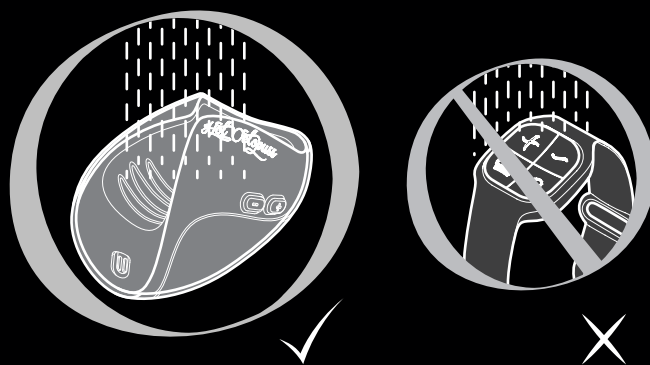

## TURNING OFF

Pressing (circle button) on Silver remote for 2 seconds returns toy to standby mode.

Press (power button) on toy for 2 seconds to switch off.

Charge for 4 hours before first use. When cable is attached LED on cable will light RED. When charged LED will turn GREEN. Charger will only work when connected the correct way.