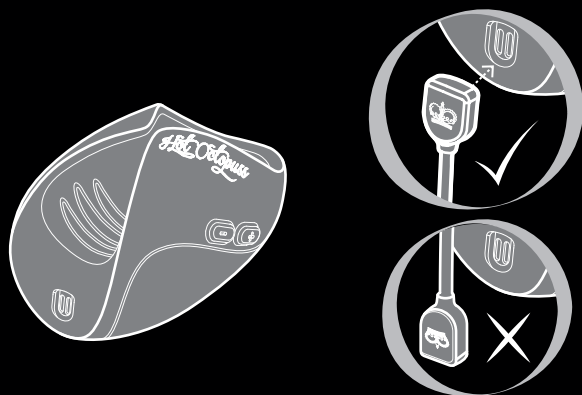

Try PULSE with and without lubricant for two different experiences.

## TURNING OFF

Pressing (circle button) on Silver remote for 2 seconds returns toy to standby mode.

Press (power button) on toy for 2 seconds to switch off.

Charge for 4 hours before first use. When cable is attached LED on cable will light RED. When charged LED will turn GREEN. Charger will only work when connected the correct way.