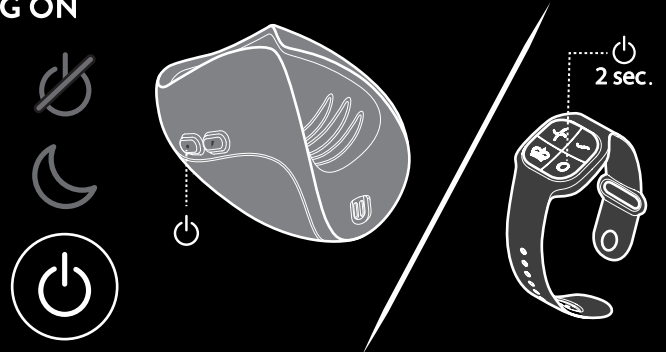

Short press (power button) again or hold (circle button) on Silver remote for 2 seconds to start PulsePlate™.