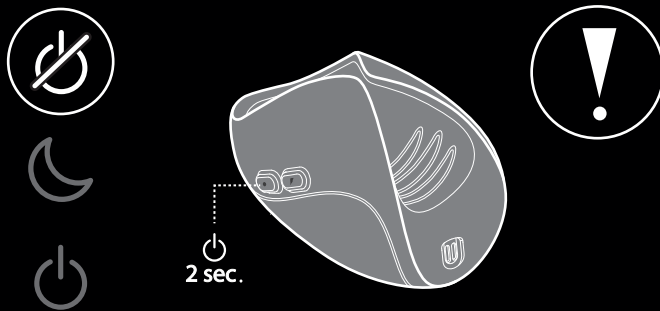

Press (power button) on toy for 2 seconds to switch off.