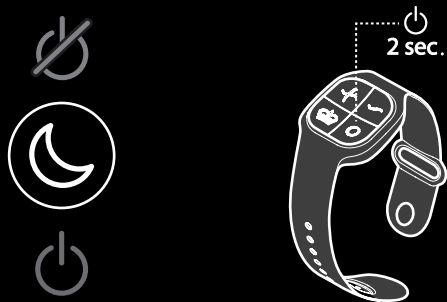

### TURNING ON

Press (power button) for 2 seconds. The toy will pulse twice. PULSE is now in standby mode.

Short press (power button) again or hold (circle button) on Silver remote for 2 seconds to start PulsePlate™.

Press (+) and (-) buttons on toy or Silver remote to adjust PulsePlate™ power.

Press (lightning button) on toy or (crown button) on Silver remote to access Turbo mode.

Short press (power button) on toy or (circle button) on Silver remote to cycles through patterns.

Try PULSE with and without lubricant for two different experiences.

## TURNING OFF

Pressing (circle button) on Silver remote for 2 seconds returns toy to standby mode.

Press (power button) on toy for 2 seconds to switch off.

Charge for 4 hours before first use. When cable is attached LED on cable will light RED. When charged LED will turn GREEN. Charger will only work when connected the correct way.