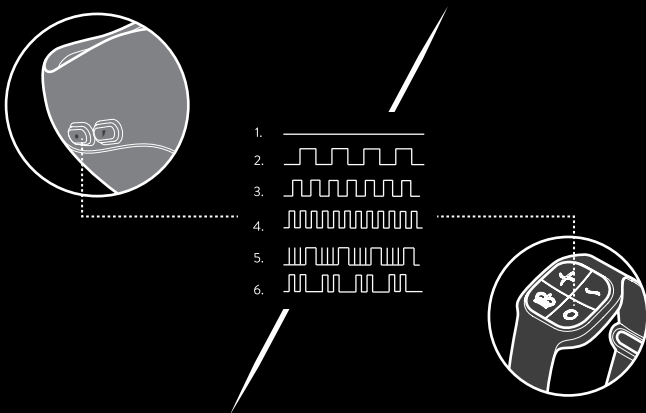

### TURNING ON

Press (power button) for 2 seconds. The toy will pulse twice. PULSE is now in standby mode.

Short press (power button) again or hold (circle button) on Silver remote for 2 seconds to start PulsePlate™.

Press (+) and (-) buttons on toy or Silver remote to adjust PulsePlate™ power.

Press (lightning button) on toy or (crown button) on Silver remote to access Turbo mode.

Short press (power button) on toy or (circle button) on Silver remote to cycles through patterns.