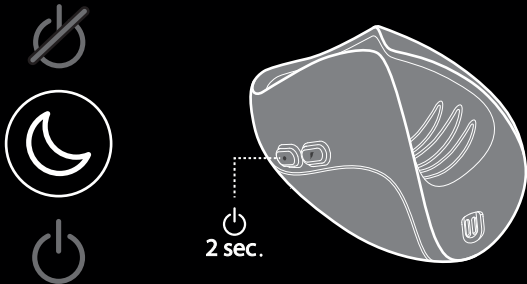

1

REINVENTING PLEASURE

ENGLISH INSTRUCTIONS

PULSE -SOLO LUX-

The Guybrator™ with PulsePlate Technology™

Our multi award-winning Guybrator™ with versatile wrist-strap remote, is the perfect partner for any penis. Powerful, high-amplitude oscillations delivered by our patented PulsePlate Technology™ will get your pulse racing, no erection or hands required.

It's innovative design and clever use of PulsePlate Technology™ means there is no need to stroke. Simply sit back and let the LUX's turbo-enabled PulsePlate™ take you all the way to a hands-free orgasm.

Alternatively, squeeze some lube to transform the PULSE SOLO LUX into a next-generation masturbator perfect for stroking. The choice is yours.

@HotOctopuss www.hotoctopuss.com

TURNING ON

Press (power button) for 2 seconds. The toy will pulse twice. PULSE is now in standby mode.