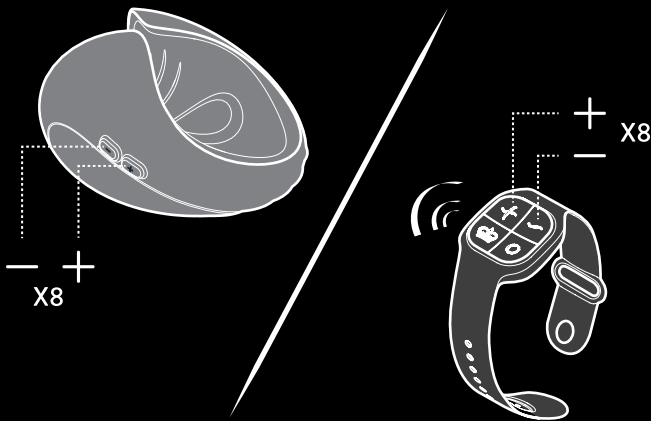

It's innovative design and clever use of PulsePlate Technology™ means there is no need to stroke. Simply sit back and let the LUX's turbo-enabled PulsePlate™ take you all the way to a hands-free orgasm.

Alternatively, squeeze some lube to transform the PULSE SOLO LUX into a next-generation masturbator perfect for stroking. The choice is yours.

@HotOctopuss [www.hotoctopuss.com](http://www.hotoctopuss.com)

### TURNING ON

Press (power button) for 2 seconds. The toy will pulse twice. PULSE is now in standby mode.

Short press (power button) again or hold (circle button) on Silver remote for 2 seconds to start PulsePlate™.